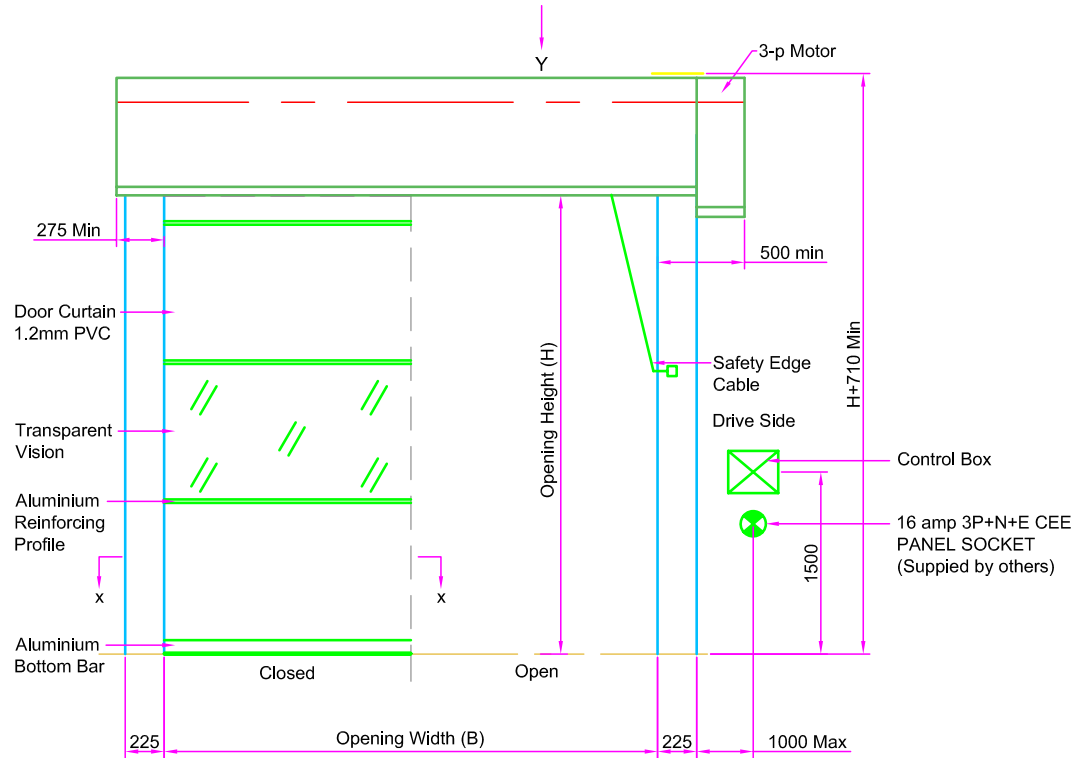

**Dimensions**

max width -----	6000mm
max height -----	6000mm
max surface area -----	36m <sup>2</sup>
lateral space not drive side at barrel height -	275mm
lateral space at the drive -----	470mm
lateral space at the drive for fitting -----	750mm
lateral space at side guide profiles -----	225mm
space above opening height -----	710mm

**Performance**

opening speed -----	approx	1 m/s
closing speed -----	approx	1 m/s

**GUARDIAN**

DOOR SOLUTIONS FOR ALL REQUIREMENTS

45 Progress Rd.  
Leigh on Sea, SS9 5PR  
Tel: +44(0)1702 512424  
Fax: +44(0)1702 260117  
www.guardiandoors.com

UNLESS OTHERWISE INDICATED  
ALL DIMENSIONS IN MILLIMETERS  
AND ALL TOLERANCES ±1.0

DRAWN	CHK'D	APP'D	DATE	SCALE	Drwg No:	SR-Heavy/Hood	ISSUE	DATE	APP'D	
MB			17/11/07	1:30@A3	Guardian maintains a policy of progressive design and we reserve the right to modify specifications without prior notice or alteration to this drawing					
TITLE										
Installation Requirements for Speedroller Heavy with Hood										

**GUARDIAN**

DOOR SOLUTIONS FOR ALL REQUIREMENTS

45 Progress Rd.  
 Leigh on Sea, SS9 5PR  
 Tel: +44(0)1702 512424  
 Fax: +44(0)1702 260117  
 www.guardiandoors.com

UNLESS OTHERWISE INDICATED ALL DIMENSIONS IN MILLIMETERS AND ALL TOLERANCES  $\pm 1.0$