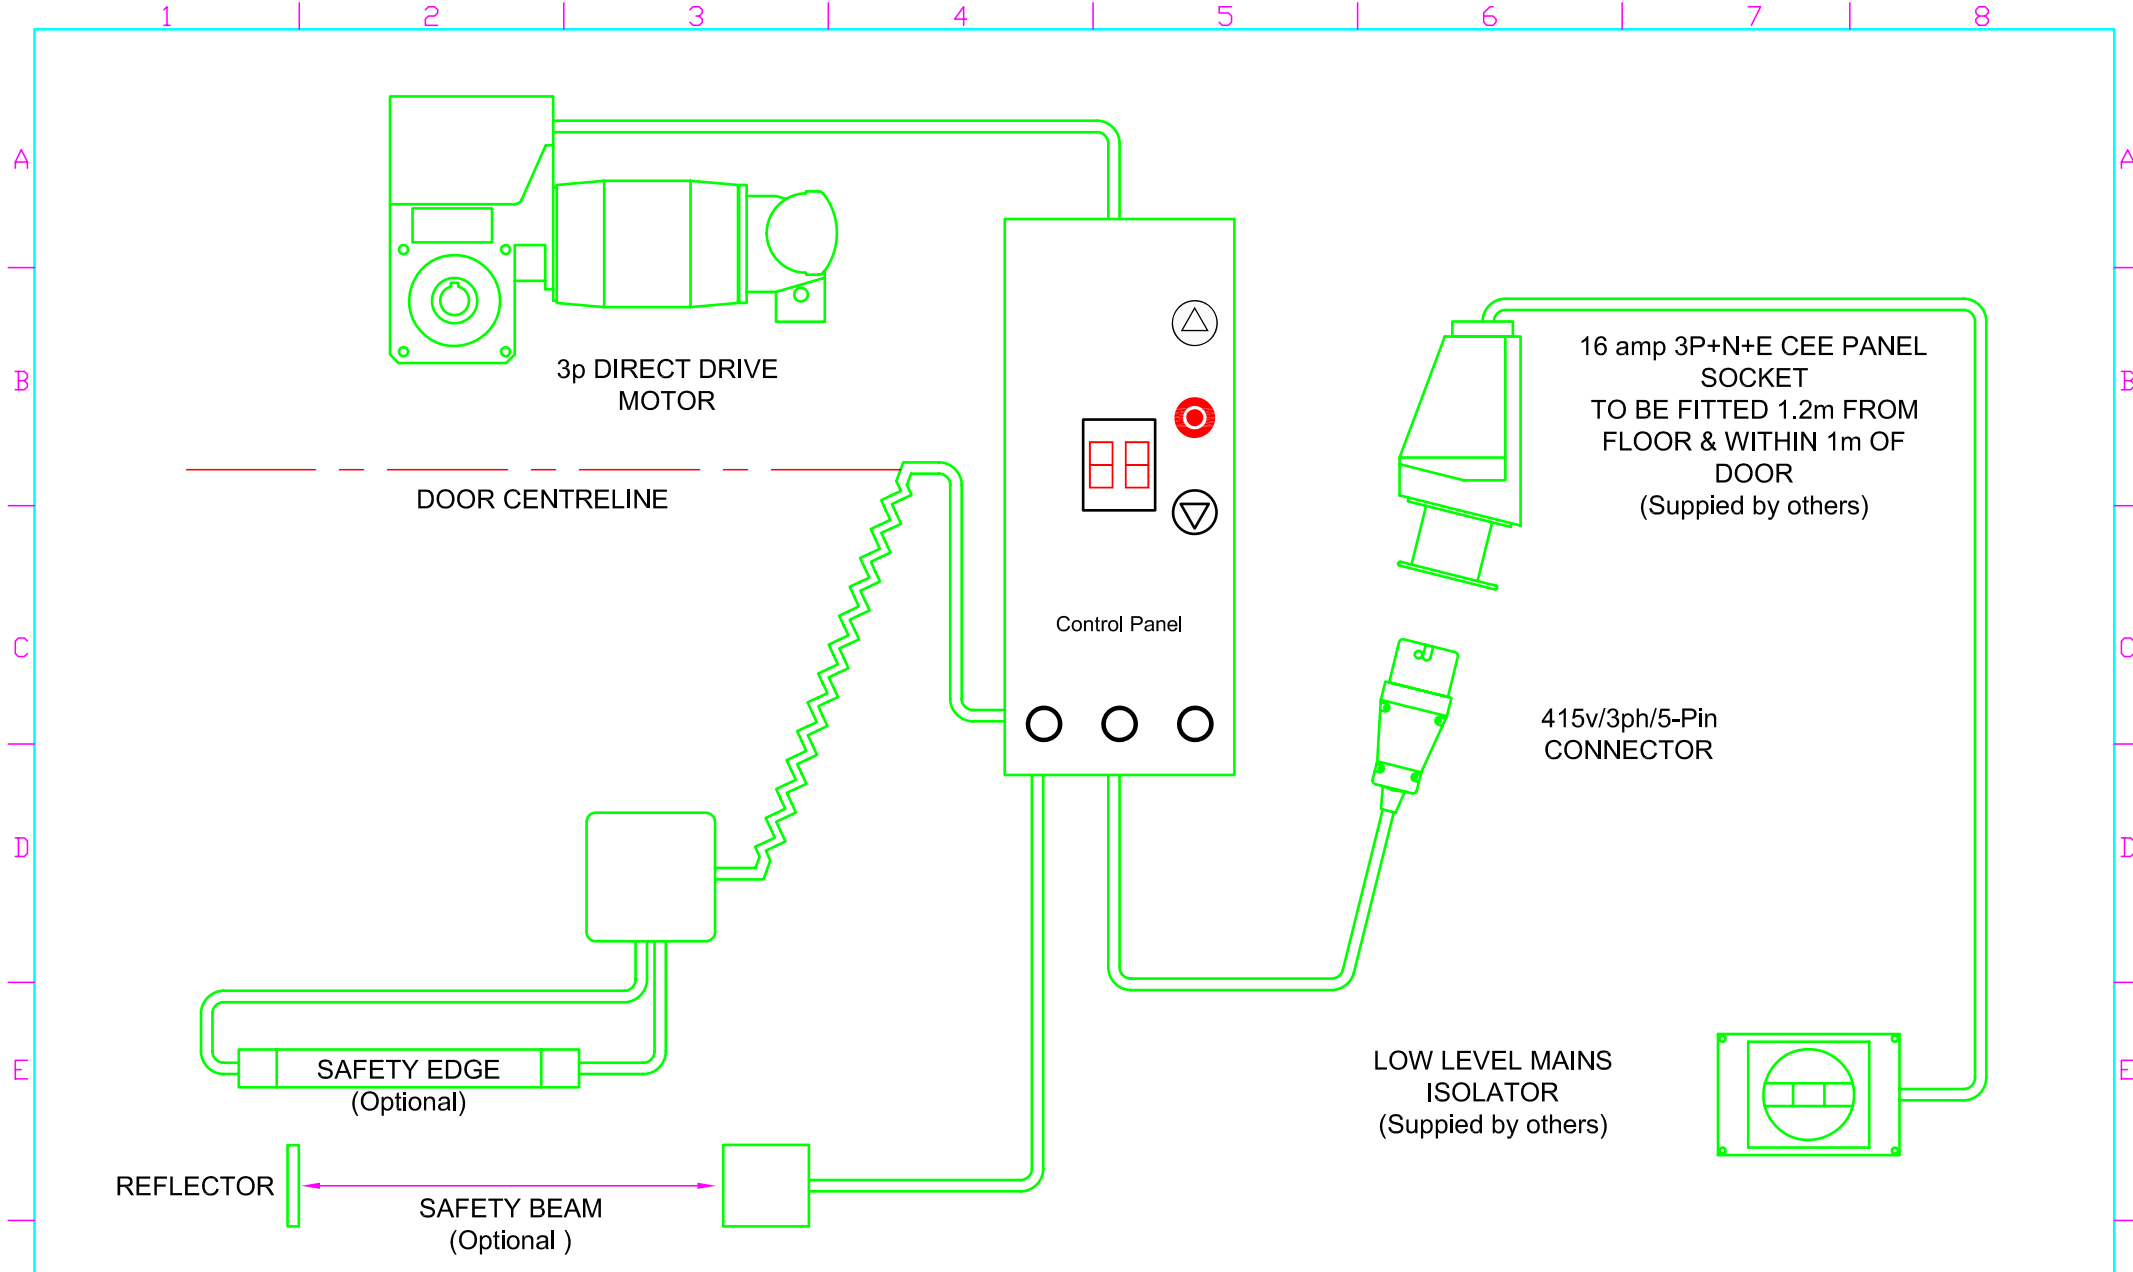

**Dimensions**

max width -----	6000mm
max height -----	6000mm
max surface area -----	36m <sup>2</sup>
lateral space not drive side at barrel height -	275mm
lateral space at the drive -----	470mm
lateral space at the drive for fitting -----	750mm
lateral space at side guide profiles -----	225mm
space above opening height -----	710mm

**Performance**

opening speed -----	approx	1 m/s
closing speed -----	approx	1 m/s

**GUARDIAN**

DOOR SOLUTIONS FOR ALL REQUIREMENTS

45 Progress Rd.  
Leigh on Sea, SS9 5PR  
Tel: +44(0)1702 512424  
Fax: +44(0)1702 260117  
www.guardiandoors.com

UNLESS OTHERWISE INDICATED  
ALL DIMENSIONS IN MILLIMETERS  
AND ALL TOLERANCES ±1.0

DRAWN	CHK'D	APP'D	DATE	SCALE	Drwg No:	SR-Heavy/Hood	ISSUE	DATE	APP'D	
MB			17/11/07	1:30@A3	Guardian maintains a policy of progressive design and we reserve the right to modify specifications without prior notice or alteration to this drawing					
TITLE										
Installation Requirements for Speedroller Heavy with Hood										