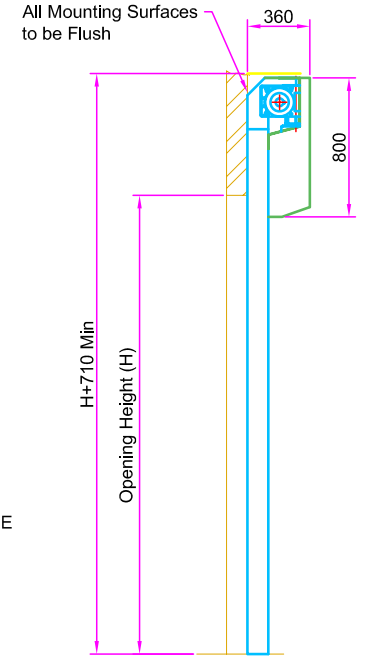

**Dimensions**

max width -----	6000mm
max height -----	6000mm
max surface area -----	36m <sup>2</sup>
lateral space not drive side at barrel height -	275mm
lateral space at the drive -----	470mm
lateral space at the drive for fitting -----	750mm
lateral space at side guide profiles -----	225mm
space above opening height -----	710mm

**Performance**

opening speed -----	approx	1 m/s
closing speed -----	approx	1 m/s

**GUARDIAN**

DOOR SOLUTIONS FOR ALL REQUIREMENTS

45 Progress Rd.  
Leigh on Sea, SS9 5PR  
Tel: +44(0)1702 512424  
Fax: +44(0)1702 260117  
www.guardiandoors.com

UNLESS OTHERWISE INDICATED  
ALL DIMENSIONS IN MILLIMETERS  
AND ALL TOLERANCES ±1.0

DRAWN	CHK'D	APP'D	DATE	SCALE	Drwg No:	SR-Heavy/Hood	ISSUE	DATE	APP'D	
MB			17/11/07	1:30@A3	Guardian maintains a policy of progressive design and we reserve the right to modify specifications without prior notice or alteration to this drawing					
TITLE										
Installation Requirements for Speedroller Heavy with Hood										