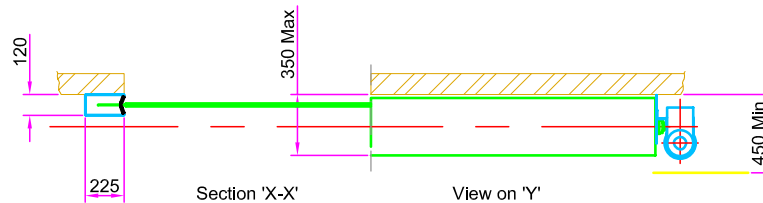

**Dimensions**

max width -----	6000mm
max height -----	6000mm
max surface area -----	36m <sup>2</sup>
lateral space not drive side at barrel height -	275mm
lateral space at the drive -----	470mm
lateral space at the drive for fitting -----	750mm
lateral space at side guide profiles -----	225mm
space above opening height -----	710mm

**Performance**

opening speed -----	approx	1 m/s
closing speed -----	approx	1 m/s

**GUARDIAN**

DOOR SOLUTIONS FOR ALL REQUIREMENTS

45 Progress Rd.  
Leigh on Sea, SS9 5PR  
Tel: +44(0)1702 512424  
Fax: +44(0)1702 260117  
www.guardiandoors.com

UNLESS OTHERWISE INDICATED  
ALL DIMENSIONS IN MILLIMETERS  
AND ALL TOLERANCES ±1.0

DRAWN	CHK'D	APP'D	DATE	SCALE	Drwg No:	SR-Heavy/Hood	ISSUE	DATE	APP'D	
MB			17/11/07	1:30@A3	Guardian maintains a policy of progressive design and we reserve the right to modify specifications without prior notice or alteration to this drawing					
TITLE										
Installation Requirements for Speedroller Heavy with Hood										