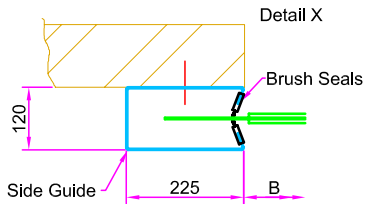

Dimensions

max width -----	6000mm
max height -----	6000mm
max surface area -----	36m²
lateral space not drive side at barrel height -	275mm
lateral space at the drive -----	470mm
lateral space at the drive for fitting -----	750mm
lateral space at side guide profiles -----	225mm
space above opening height -----	710mm

Performance

opening speed -----	approx	1 m/s
closing speed -----	approx	1 m/s

GUARDIAN

DOOR SOLUTIONS FOR ALL REQUIREMENTS

45 Progress Rd.
Leigh on Sea, SS9 5PR
Tel: +44(0)1702 512424
Fax: +44(0)1702 260117
www.guardiandoors.com

UNLESS OTHERWISE INDICATED
ALL DIMENSIONS IN MILLIMETERS
AND ALL TOLERANCES ±1.0

DRAWN	CHK'D	APP'D	DATE	SCALE	Drwg No:	SR-Heavy/Hood	ISSUE	DATE	APP'D	
MB			17/11/07	1:30@A3	Guardian maintains a policy of progressive design and we reserve the right to modify specifications without prior notice or alteration to this drawing					
TITLE										
Installation Requirements for Speedroller Heavy with Hood