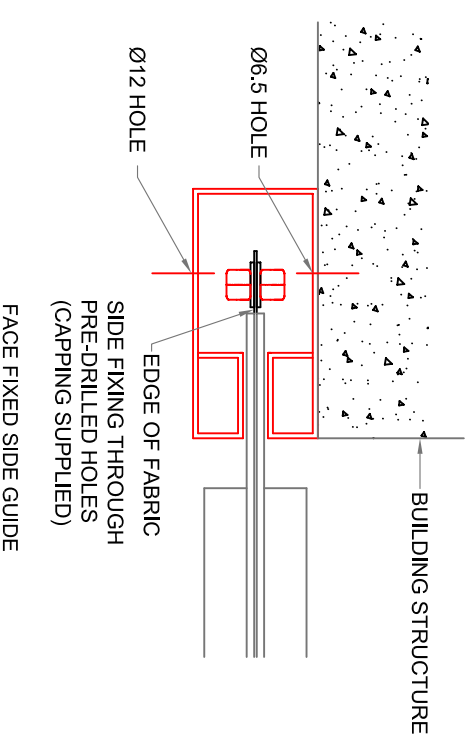

Head Box Size Chart	
Height	Size
<3m	180X180
3m-8m	210X210
8m-12m	250X250
12m-20m	300X300

SIDE GUIDE (ISOMETRIC)

GUARDIAN
DOOR SOLUTIONS FOR ALL REQUIREMENTS

45 Progress Rd.
Leigh on Sea, SS9 5PR
Tel: +44(0)1702 512424
Fax: +44(0)1702 260117
www.guardiandoors.net

UNLESS OTHERWISE INDICATED
ALL DIMENSIONS IN MILLIMETERS

DRAWN	CHK'D	APP'D	DATE	SCALE
DN			19/08/09	NTS

TITLE
SINGLE ROLLER FIRE CURTAIN.
GENERAL LAYOUT

Drwg No:	FC-SINGLE ROLLER	ISSUE	DATE	APP'D

Guardian maintains a policy of progressive design and we reserve the right to modify specifications without prior notice or alteration to this drawing

Head Box Size Chart	
Height	Size
<3m	180x180
3m-8m	210x210
8m-12m	250x250
12m-20m	300x300

GUARDIAN

DOOR SOLUTIONS FOR ALL REQUIREMENTS

45 Progress Rd.
Leigh on Sea, SS9 5PR
Tel: +44(0)1702 512424
Fax: +44(0)1702 260117
www.guardiandoors.net

UNLESS OTHERWISE INDICATED
ALL DIMENSIONS IN MILLIMETERS

DRAWN	CHK'D	APP'D	DATE	SCALE
DN			19/08/09	NTS

TITLE
SINGLE ROLLER FIRE CURTAIN.
SECTIONS THROUGH HEADBOX ABOVE OR FLUSH CEILING.
UNI-STRUT FIXING TO SLAB.