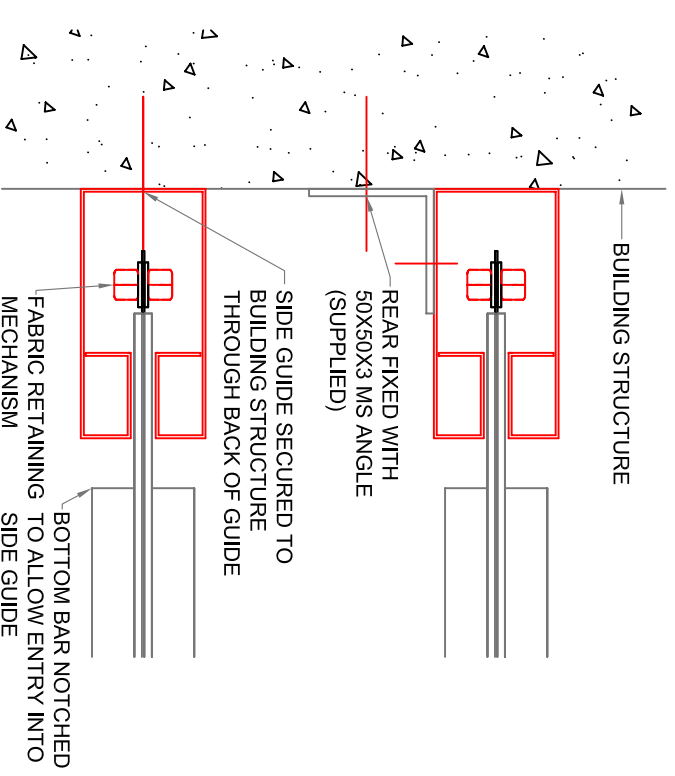

Head Box Size Chart	
Height	Size
<3m	180X180
3m-8m	210X210
8m-12m	250X250
12m-20m	300X300

SIDE GUIDE (ISOMETRIC)

GUARDIAN
DOOR SOLUTIONS FOR ALL REQUIREMENTS

45 Progress Rd.
Leigh on Sea, SS9 5PR
Tel: +44(0)1702 512424
Fax: +44(0)1702 260117
www.guardiandoors.net

UNLESS OTHERWISE INDICATED
ALL DIMENSIONS IN MILLIMETERS

DRAWN	CHK'D	APP'D	DATE	SCALE
DN			19/08/09	NTS

TITLE
SINGLE ROLLER FIRE CURTAIN.
GENERAL LAYOUT

Drwg No:	FC-SINGLE ROLLER	ISSUE	DATE	APP'D

Guardian maintains a policy of progressive design and we reserve the right to modify specifications without prior notice or alteration to this drawing

Head Box Size Chart	
Height	Size
<3m	180x180
3m-8m	210x210
8m-12m	250x250
12m-20m	300x300

GUARDIAN

DOOR SOLUTIONS FOR ALL REQUIREMENTS

45 Progress Rd.
Leigh on Sea, SS9 5PR
Tel: +44(0)1702 512424
Fax: +44(0)1702 260117
www.guardiandoors.net

UNLESS OTHERWISE INDICATED
ALL DIMENSIONS IN MILLIMETERS

DRAWN	CHK'D	APP'D	DATE	SCALE
DN			19/08/09	NTS

TITLE
SINGLE ROLLER FIRE CURTAIN.
SECTIONS THROUGH HEADBOX ABOVE OR FLUSH CEILING.
UNI-STRUT FIXING TO SLAB.