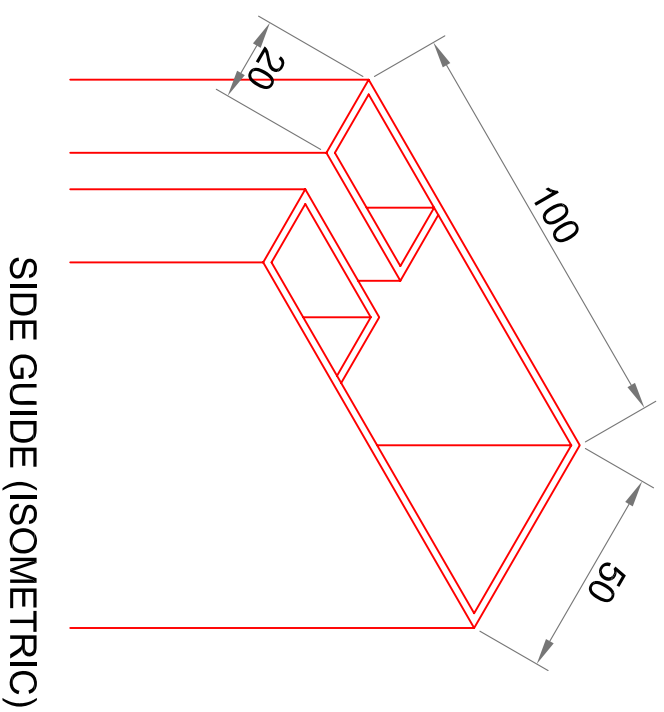

Head Box Size Chart	
Height	Size
<3m	180X180
3m-8m	210X210
8m-12m	250X250
12m-20m	300X300

SIDE GUIDE (ISOMETRIC)

GUARDIAN
DOOR SOLUTIONS FOR ALL REQUIREMENTS

45 Progress Rd.
Leigh on Sea, SS9 5PR
Tel: +44(0)1702 512424
Fax: +44(0)1702 260117
www.guardiandoors.net

UNLESS OTHERWISE INDICATED
ALL DIMENSIONS IN MILLIMETERS

DRAWN	CHK'D	APP'D	DATE	SCALE
DN			19/08/09	NTS

TITLE
SINGLE ROLLER FIRE CURTAIN.
GENERAL LAYOUT

Drwg No:	FC-SINGLE ROLLER	ISSUE	DATE	APP'D

Guardian maintains a policy of progressive design and we reserve the right to modify specifications without prior notice or alteration to this drawing

Head Box Size Chart	
Height	Size
<3m	180x180
3m-8m	210x210
8m-12m	250x250
12m-20m	300x300

GUARDIAN

DOOR SOLUTIONS FOR ALL REQUIREMENTS

45 Progress Rd.
Leigh on Sea, SS9 5PR
Tel: +44(0)1702 512424
Fax: +44(0)1702 260117
www.guardiandoors.net

UNLESS OTHERWISE INDICATED
ALL DIMENSIONS IN MILLIMETERS

DRAWN	CHK'D	APP'D	DATE	SCALE
DN			19/08/09	NTS

TITLE
SINGLE ROLLER FIRE CURTAIN.
SECTIONS THROUGH HEADBOX ABOVE OR FLUSH CEILING.
UNI-STRUT FIXING TO SLAB.