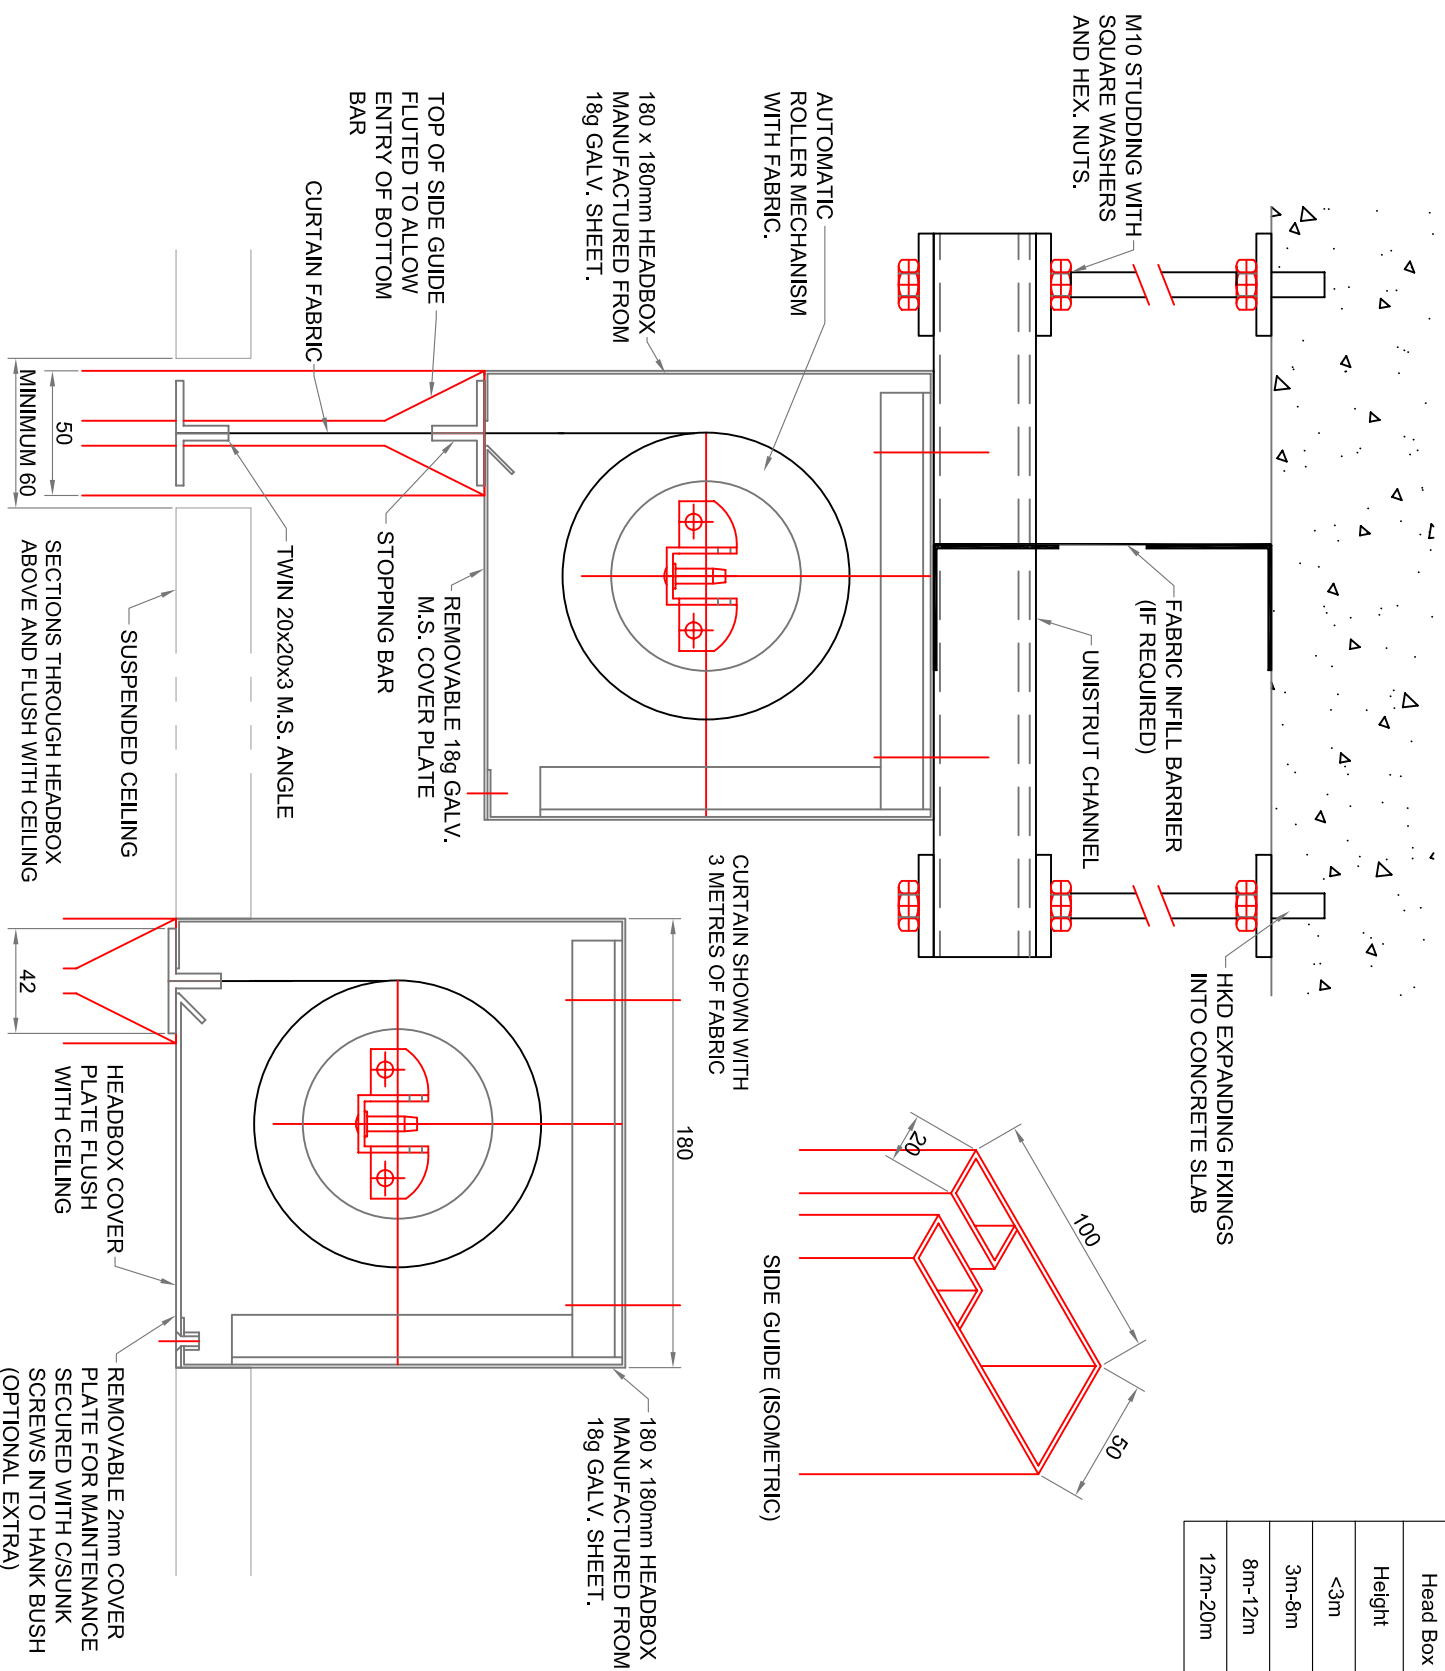

Head Box Size Chart	
Height	Size
<3m	180X180
3m-8m	210X210
8m-12m	250X250
12m-20m	300X300

SIDE GUIDE (ISOMETRIC)

GUARDIAN
DOOR SOLUTIONS FOR ALL REQUIREMENTS

45 Progress Rd.
Leigh on Sea, SS9 5PR
Tel: +44(0)1702 512424
Fax: +44(0)1702 260117
www.guardiandoors.net

UNLESS OTHERWISE INDICATED
ALL DIMENSIONS IN MILLIMETERS

DRAWN	CHK'D	APP'D	DATE	SCALE
DN			19/08/09	NTS

TITLE
SINGLE ROLLER FIRE CURTAIN.
GENERAL LAYOUT

Drwg No:	FC-SINGLE ROLLER	ISSUE	DATE	APP'D

Guardian maintains a policy of progressive design and we reserve the right to modify specifications without prior notice or alteration to this drawing

Head Box Size Chart	
Height	Size
<3m	180x180
3m-8m	210x210
8m-12m	250x250
12m-20m	300x300

GUARDIAN

DOOR SOLUTIONS FOR ALL REQUIREMENTS

45 Progress Rd.
Leigh on Sea, SS9 5PR
Tel: +44(0)1702 512424
Fax: +44(0)1702 260117
www.guardiandoors.net

UNLESS OTHERWISE INDICATED
ALL DIMENSIONS IN MILLIMETERS

DRAWN	CHK'D	APP'D	DATE	SCALE
DN			19/08/09	NTS

TITLE
SINGLE ROLLER FIRE CURTAIN.
SECTIONS THROUGH HEADBOX ABOVE OR FLUSH CEILING.
UNI-STRUT FIXING TO SLAB.