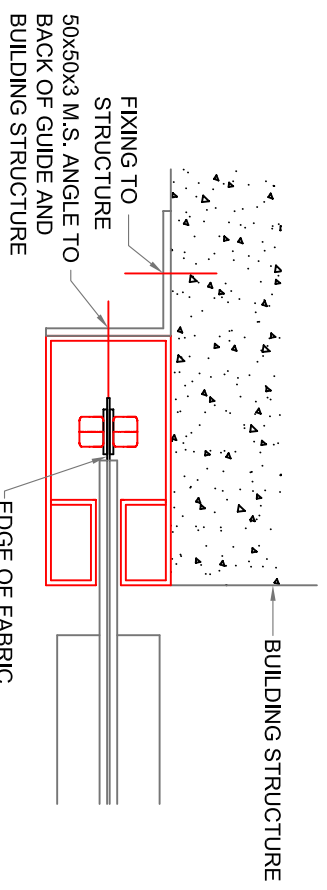

Head Box Size Chart	
Height	Size
<3m	180X180
3m-8m	210X210
8m-12m	250X250
12m-20m	300X300

SIDE GUIDE (ISOMETRIC)

GUARDIAN
DOOR SOLUTIONS FOR ALL REQUIREMENTS

45 Progress Rd.
Leigh on Sea, SS9 5PR
Tel: +44(0)1702 512424
Fax: +44(0)1702 260117
www.guardiandoors.net

UNLESS OTHERWISE INDICATED
ALL DIMENSIONS IN MILLIMETERS

DRAWN	CHK'D	APP'D	DATE	SCALE
DN			19/08/09	NTS

TITLE
SINGLE ROLLER FIRE CURTAIN.
GENERAL LAYOUT

Drwg No:	FC-SINGLE ROLLER	ISSUE	DATE	APP'D

Guardian maintains a policy of progressive design and we reserve the right to modify specifications without prior notice or alteration to this drawing

Head Box Size Chart	
Height	Size
<3m	180x180
3m-8m	210x210
8m-12m	250x250
12m-20m	300x300

GUARDIAN

DOOR SOLUTIONS FOR ALL REQUIREMENTS

45 Progress Rd.
Leigh on Sea, SS9 5PR
Tel: +44(0)1702 512424
Fax: +44(0)1702 260117
www.guardiandoors.net

UNLESS OTHERWISE INDICATED
ALL DIMENSIONS IN MILLIMETERS

DRAWN	CHK'D	APP'D	DATE	SCALE
DN			19/08/09	NTS

TITLE
SINGLE ROLLER FIRE CURTAIN.
SECTIONS THROUGH HEADBOX ABOVE OR FLUSH CEILING.
UNI-STRUT FIXING TO SLAB.